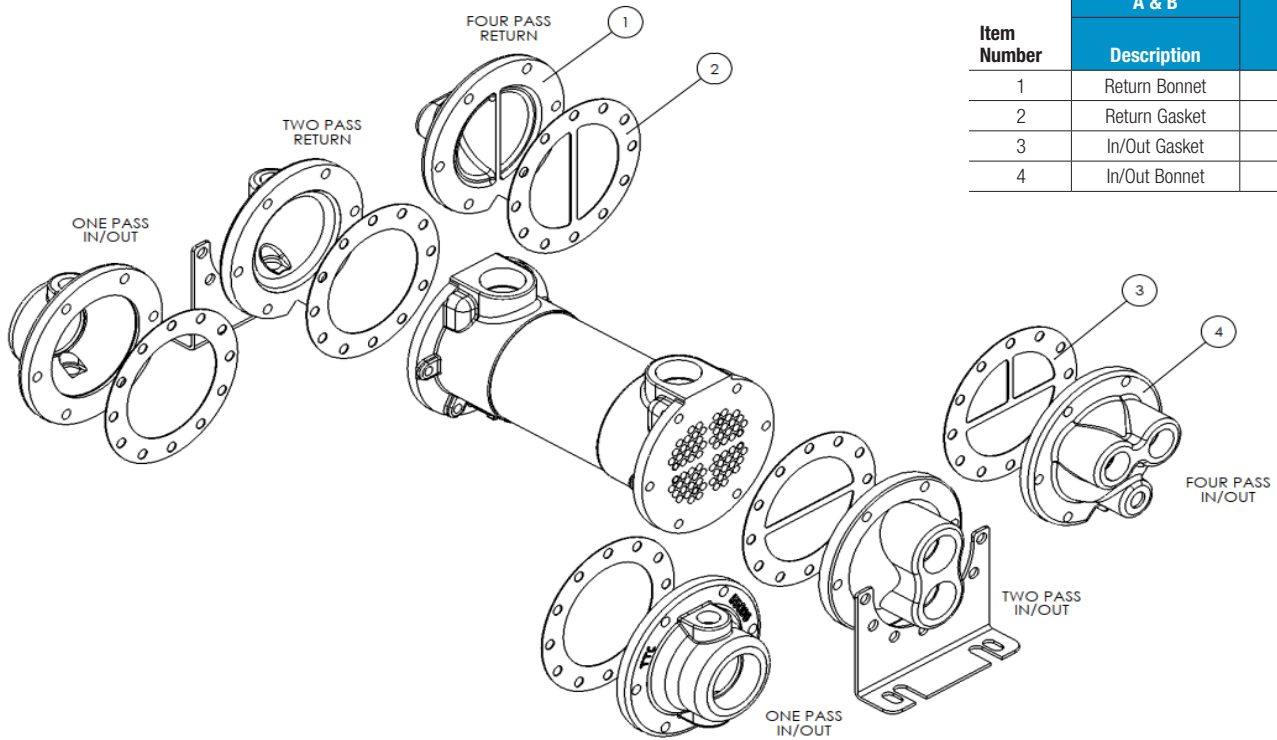

B / SB Series Service Parts

Item Number	A & B	
	Description	Qty.
1	Return Bonnet	1
2	Return Gasket	1
3	In/Out Gasket	1
4	In/Out Bonnet	1

B / SB Series Service Parts

Service Parts

Series	Number of Passes	End Bonnets		Gaskets	
		Material	Part Number	Part Number	
400	Single Pass	Gray Iron	SP40010	40007	
		Bronze	SP40805		
700	Single Pass	Gray Iron	SP40115	40051	
		Bronze	SP40567		
	Two Pass, In-Out	Gray Iron	SP40075	60022	
			SP40034	40051	
	Two Pass, Return	Bronze	SP40509	60022	
			SP40510	40051	
	Four Pass, In-Out	Gray Iron	SP40143	60006	
			SP40142	60022	
	Four Pass, In-Out	Bronze	SP40904	60006	
			SP40905	60022	
	1000	Single Pass	Gray Iron	SP28263	60013
			Bronze	SP28318	
Two Pass, In-Out		Gray Iron	SP28264	60012	
			SP28265	60013	
Two Pass, In-Out		Bronze	SP40570	60012	
			SP40571	60013	
Four Pass, In-Out		Gray Iron	SP41157	60011	
			SP40407	60012	
Four Pass, In-Out		Bronze	SP40850	60011	
			SP40851	60012	

Optional Zinc Anodes:
 3/8" NPT: Part Number 65342
 1/2" NPT: Part Number 65344

Order by Part Number

Service Parts

Series	Number of Passes	End Bonnets		Gaskets	
		Material	Part Number	Part Number	
1200	Single Pass	Gray Iron	SP40145	60115	
		Bronze	SP40546		
	Two Pass, In-Out	Gray Iron	SP40663	60125	
			SP40664	60115	
	Two Pass, In-Out	Bronze	SP40375	60125	
			SP40377	60115	
	Two Pass, Return	Gray Iron	SP40168	60124	
			SP40167	60125	
	Four Pass, In-Out	Bronze	SP40880	60124	
			SP40881	60125	
	1600	Single Pass	Gray Iron	SP40146	60116
			Bronze	SP40875	
Two Pass, In-Out		Gray Iron	SP40762	60127	
			SP40763	60116	
Two Pass, In-Out		Bronze	SP40931	60127	
			SP41265	60116	
Two Pass, Return		Gray Iron	SP40260	60126	
			SP40261	60127	
Four Pass, In-Out		Bronze	SP40448	60126	
			SP40449	60127	

Optional Zinc Anodes:
 3/8" NPT: Part Number 65342
 1/2" NPT: Part Number 65344

Order by Part Number