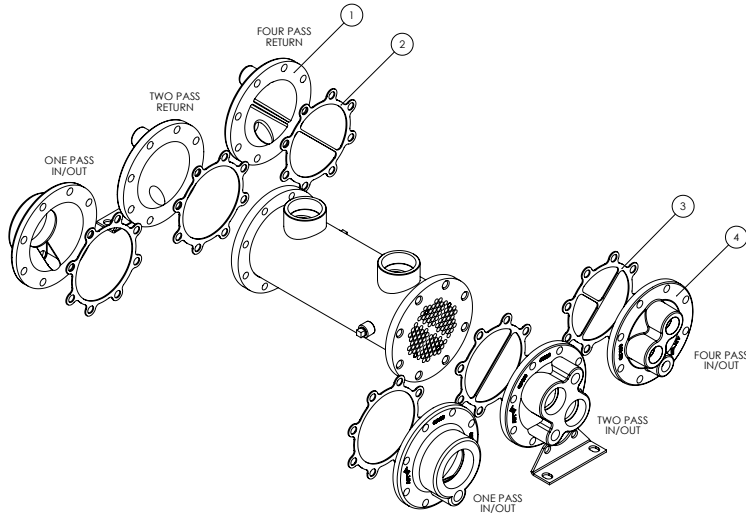

HC Series Service Parts

Item Number	Description	Qty.
1	Return Bonnet	1
2	Return Gasket	1
3	In/Out Gasket	1
4	In/Out Bonnet	1

Service Parts

Series	Number of Passes	End Bonnets		Gaskets
		Material	Part Number	Part Number
600	Single Pass	Gray Iron	SP57493	31156
	Two Pass, In-Out	Gray Iron	SP57491	57474
	Two Pass, Return		SP57492	31156
	Four Pass, In-Out	Gray Iron	SP57150	57162
	Four Pass, Return		SP57151	57474
800	Single Pass	Gray Iron	SP57494	31158
	Two Pass, In-Out	Gray Iron	SP57495	57475
	Two Pass, Return		SP57496	31158
	Four Pass, In-Out	Gray Iron	SP57158	57160
	Four Pass, Return		SP57159	57475
1000	Single Pass	Gray Iron	SP57499	31159
	Two Pass, In-Out	Gray Iron	SP57497	31094
	Two Pass, Return		SP57498	31159
	Four Pass, In-Out	Gray Iron	SP56926	56925
	Four Pass, Return		SP56924	31094
1200	Single Pass	Gray Iron	SP57502	31160
	Two Pass, In-Out	Gray Iron	SP57500	31096
	Two Pass, Return		SP57501	31160
	Four Pass, In-Out	Gray Iron	SP56928	56930
	Four Pass, Return		SP56929	31096
1700	Single Pass	Gray Iron	SP57505	31161
	Two Pass, In-Out	Gray Iron	SP57503	31099
	Two Pass, Return		SP57504	31161
	Four Pass, In-Out	Gray Iron	SP56933	56932
	Four Pass, Return		SP56934	31099

Order by Part Number