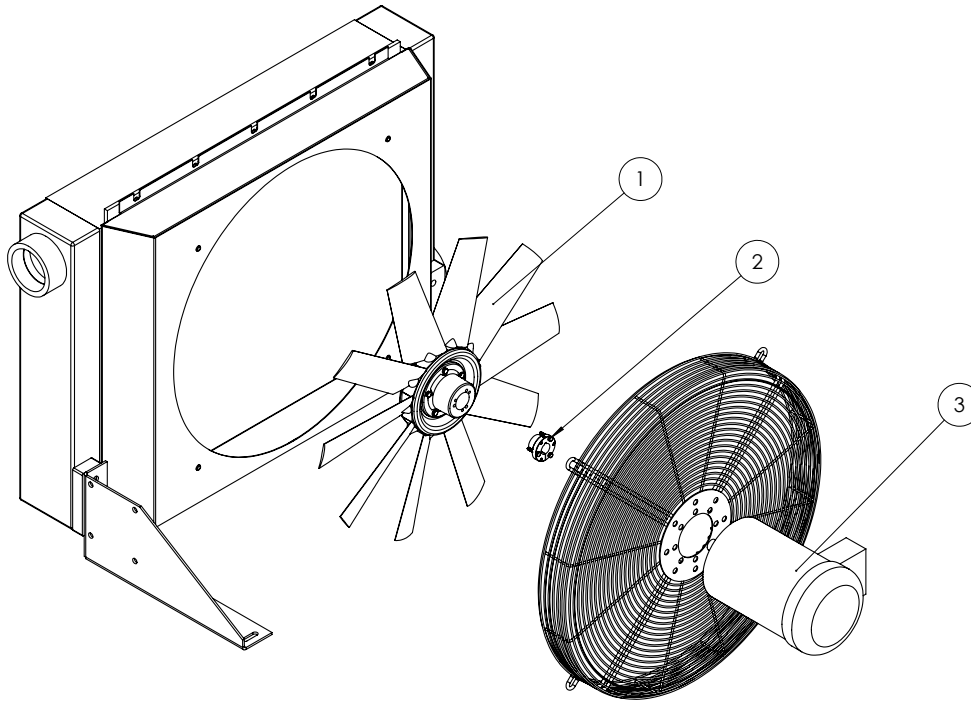

AHP/AHPH Series Service Parts

Item Number	Description	Qty.
1	Fan Blade	1
2	Fan Bushing	1
3	Electric Motor	1

Service Parts

Model	1 - Fan Blades		2 - Fan Bushings	3 - Replacement Motors			
	Part # - For A/C Motor	Part # - For Air Motor		115/208-230 Volt	230/460 Volt	575 Volt	Air Motor
AHPH-50	69197	N/A	N/A	69412	69541	66288	N/A
AHPH-100			N/A				
AHPH-200			N/A				
AHP/AHPH-400	66124		N/A	66280	66116	68036	67080
AHP/AHPH-725	66125		N/A	66867	66668	68102	
AHP/AHPH-950	66126	CF	69295	66960	66117	66789	66694
AHP/AHPH-1200	66127		69296		66118	68479	66695
AHP/AHPH-1600	66128		69301		66119	68129	67596
AHP/AHPH-2000	66129		69297	66120	Consult Factory	66261	
AHP-2500			69297	66120		66261	
AHP-3000	66130	69297	Consult Factory	69441	Consult Factory	67608	
AHP-3500							

Order by part number